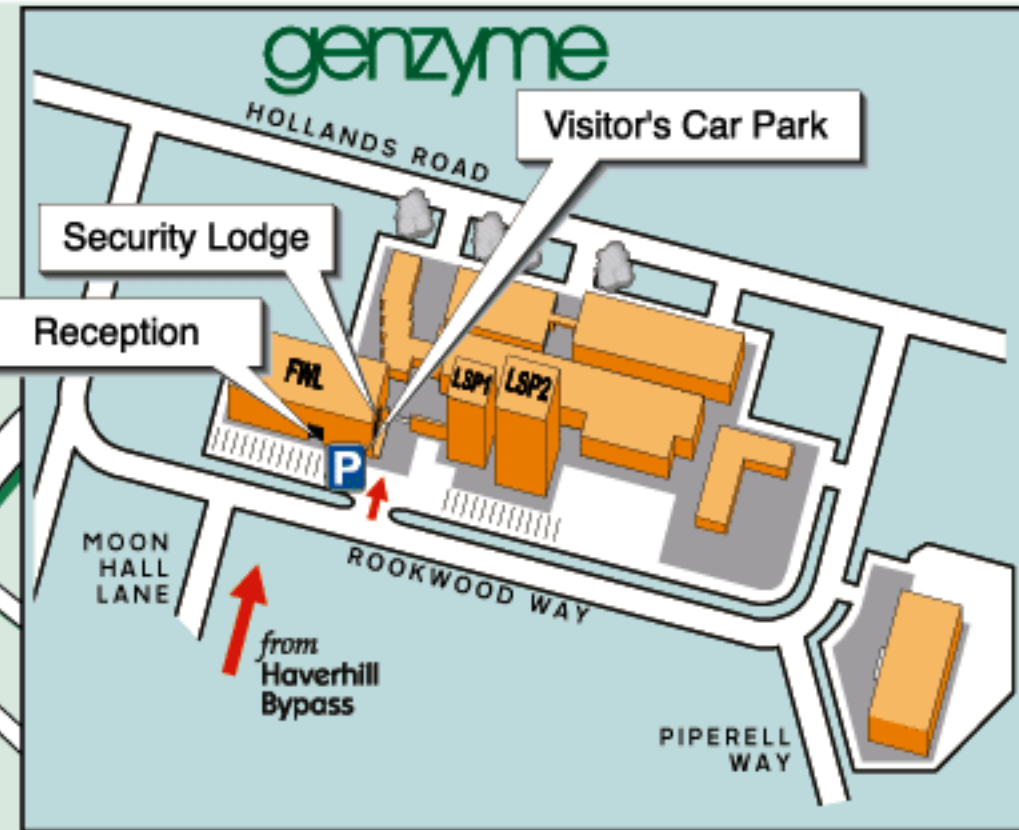

Please note: All visitors report to Reception  
 All Contractors/deliveries report to Security

**Public Transport**

 **By Rail, Cambridge Station.**  
 This is the nearest main line station and is approximately 30 minutes drive away.  
 For information on train operators and times phone National Rail Enquiries on 0845 7484950.

 **By Air, Stansted Airport.**  
 Approximately 30 minutes drive away